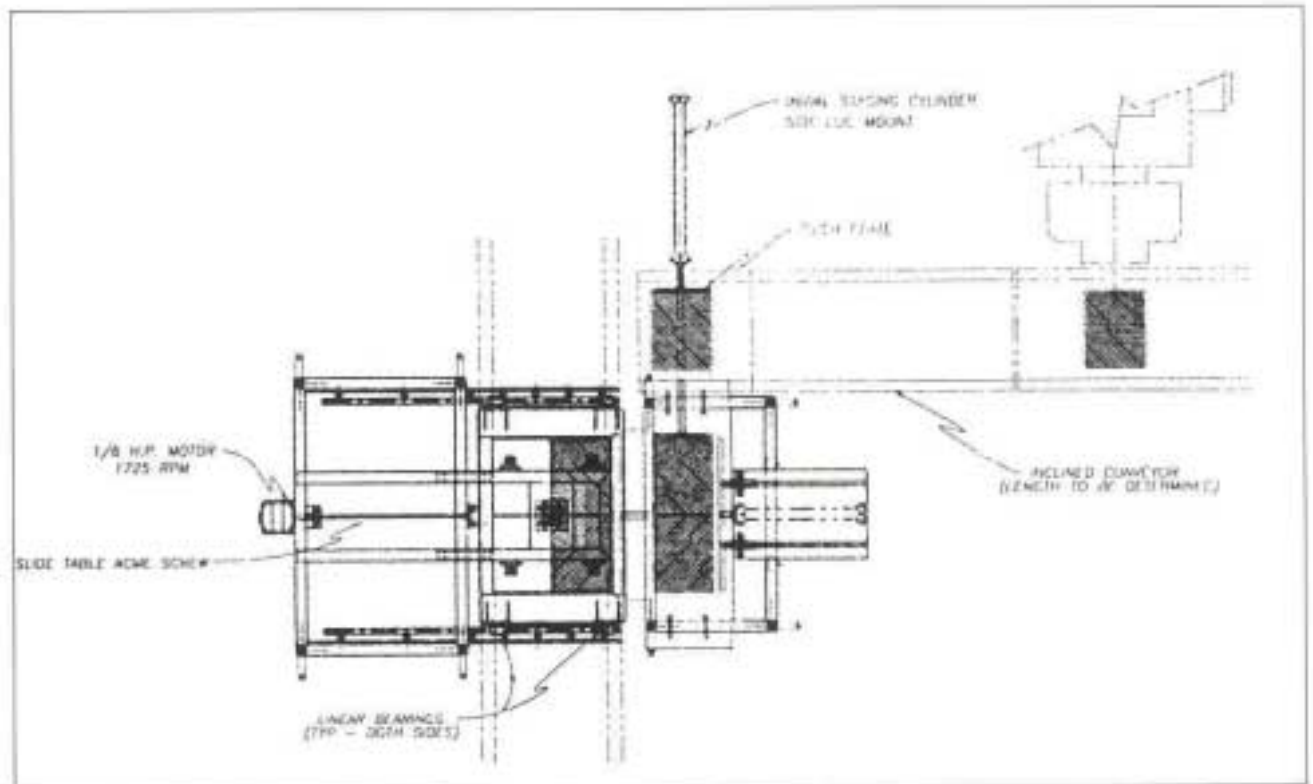

## Collator

The best of both worlds! Maximum product flexibility and profitability by using the Stoelting 640 collator with 40# Stoelting Blockformers. Achieve the best uniform moisture levels and uniformity of body.

- Maximum yield
- For shredding product collate 40# blocks sealed in plastic
- Less free whey results in improved cleanliness of plant
- Optional barrel fill

502 Highway 67, Kiel, WI 53042  
☎ 894-2293 • 800 558-5807  
FAX: ☎ 894-7029